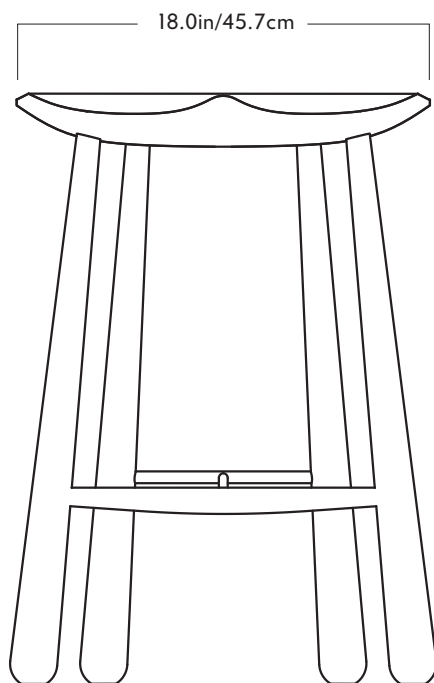

Roll & Hill

triode

28 rue Jacob 75006 Paris contact@triodedesign.com
+33 (0)1 43 29 40 05 www.triodedesign.com

Counter Stool

Materials
Hard Maple, Black Walnut, or White Oak

Dimensions
W 18in/45.7cm H 25in/63.5cm D 14.25in/36.2cm

Weight
11lb/4.9kg
**Product weights may vary by wood material*

Karl Zahn

Wood Finishes
Natural Oil

Metal Finishes
Unlacquered Brass

Upholstery
N/A