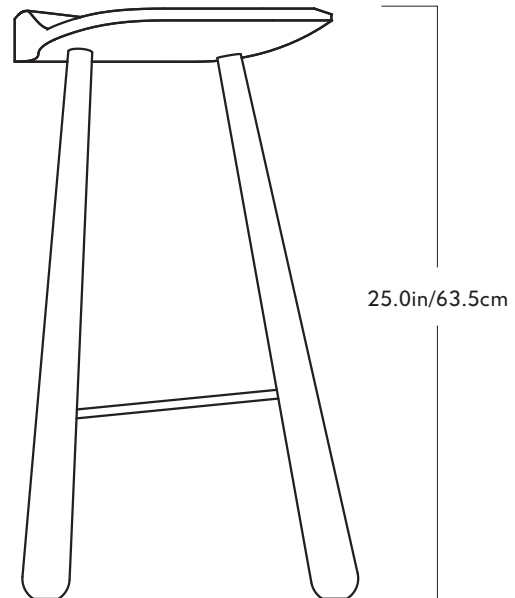

Roll & Hill

triode

28 rue Jacob 75006 Paris contact@triodedesign.com
+33 (0)1 43 29 40 05 www.triodedesign.com

Counter Stool

Materials
Hard Maple, Black Walnut, or White Oak

Dimensions
W 18in/45.7cm H 25in/63.5cm D 14.25in/36.2cm

Weight
11lb/4.9kg
**Product weights may vary by wood material*

Karl Zahn

Wood Finishes
Natural Oil

Metal Finishes
Unlacquered Brass

Upholstery
N/A